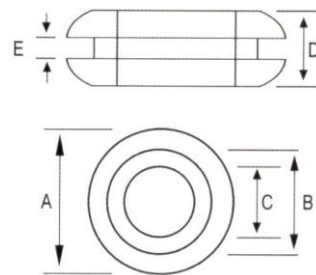

Data Sheet

Open & Closed Type Grommets GRO /GRC Range

- Low cost protection for wires and cables passing through metal panels;
- Quick and easy to install;
- Closed hole versions available for later insertion of cable or wires.

Material: PVC

Colour: Black

Hardness: 48 to 55 Shore A

RoHS Compliant

Open / Closed Grommets

Part No.		Dimensions mm				
Open	Closed	A	B	C	D	E
GRO20	GRC20	23.7	20.1	15.5	6.1	1.7
GR025	GRC25	29.9	25.1	18.9	7.2	1.5
GRO32	-	38.2	31.7	23.5	8.3	1.6
-	GRC32	38.0	31.8	23.5	7.0	1.6

Pack Quantity: 100

Open / Closed 'Easy-Fit' Grommets

Part No.		Dimensions mm					
Open	Closed	A	B	C	D	E	F
GRO20-EF	GRC20-EF	23.9	19.6	15.5	2.1	2.0	3.9
GR025-EF	GRC25-EF	30.9	26.0	20.8	2.4	2.4	3.8

Pack Quantity: 100