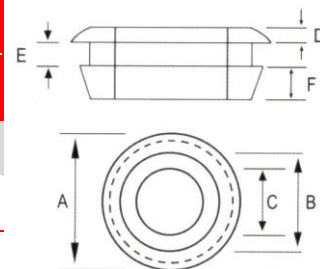

Data Sheet

Open & Closed Type Grommets GRO /GRC Range

- Low cost protection for wires and cables passing through metal panels;
- Quick and easy to install;
- Closed hole versions available for later insertion of cable or wires.

Material: PVC

Colour: Black

Hardness: 48 to 55 Shore A

RoHS Compliant

Open / Closed Grommets

Part No.		Dimensions mm				
Open	Closed	A	B	C	D	E
GRO20	GRC20	23.7	20.1	15.5	6.1	1.7
GR025	GRC25	29.9	25.1	18.9	7.2	1.5
GRO32	-	38.2	31.7	23.5	8.3	1.6
-	GRC32	38.0	31.8	23.5	7.0	1.6

Pack Quantity: 100

Open / Closed 'Easy-Fit' Grommets

Part No.		Dimensions mm					
Open	Closed	A	B	C	D	E	F
GRO20-EF	GRC20-EF	23.9	19.6	15.5	2.1	2.0	3.9
GR025-EF	GRC25-EF	30.9	26.0	20.8	2.4	2.4	3.8

Pack Quantity: 100